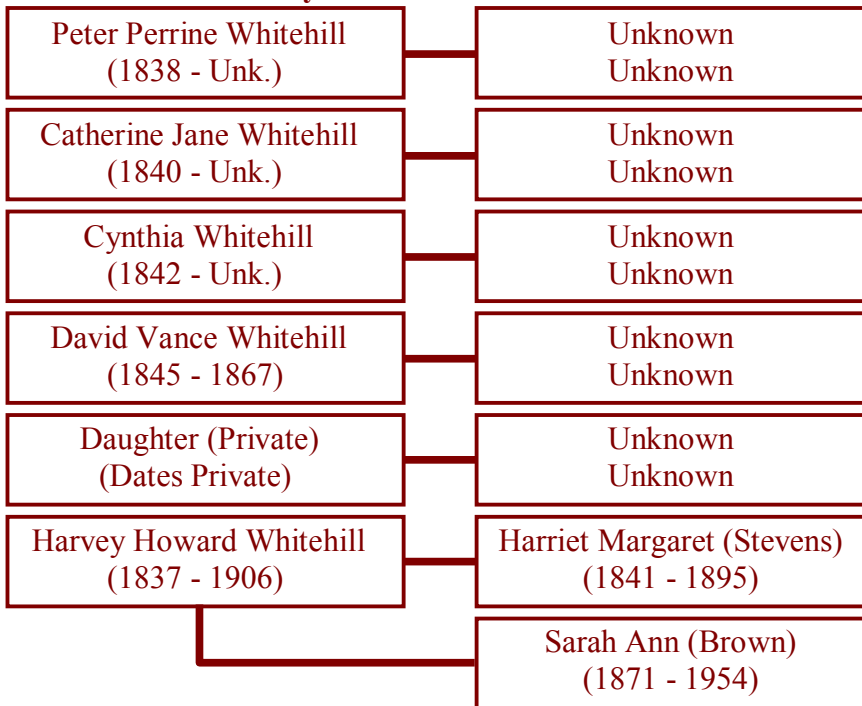

.1 David M & Sarah J Whitehill Family

David M Whitehill
(1814 - Unk.)

Sarah J (Perrine)
(1817 - 1898)

David & Sarah Whitehill Family

Spouses

Descendent Families

**Click on a Family Name
to View Descendants...**

0
[Harvey & Harriet Whitehill Family](#)

20
[Harvey & Sarah Whitehill Family](#)